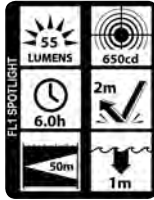

#### Spotlight – Floodlight – Dual-light

- Water proof IP-X7
- Small in size, big in light output
- Perfect hands-free lighting solution
- Wear on head or mount on hard-hat
- Premium super bright white LEDs
- Floodlight - 35,000 hour life  
Spotlight - 50,000 hour life
- Impact & chemical resistant
- Single switch light control
- Adjustable ratchet tilt head lamp
- Non-slip elastic band
- 3 AAA batteries included

#### Performance:

- **Spotlight:** 55 Lumens
- **Floodlight:** 40 Lumens
- **Dual-light:** 80 lumens
- **Run-time:**
  - Spotlight: 6 hours
  - Floodlight: 8 hours
  - Dual-light: 5 hours

Spotlight / Floodlight Switch

#### Dimensions:

- **Width:** 2.44"
- **Height:** 1.75"
- **Depth:** 1.88"
- **Weight:** 3.7 oz.